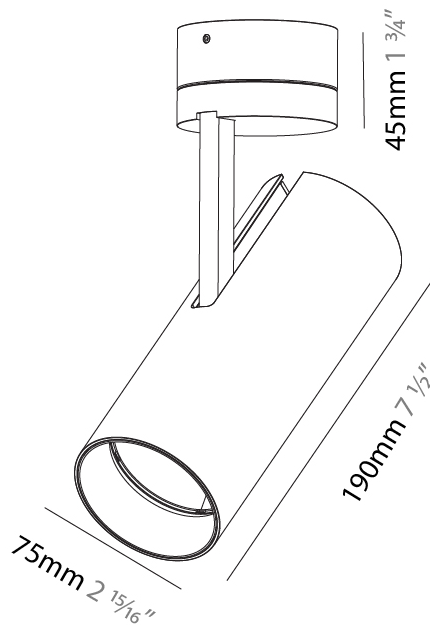

GENERAL

Series: Imagine
Subseries: Imagine 75
Brand: Prolicht
Division: Architectural
Mounting Type: Surface
Mounting Location: Ceiling
Subcategory: Spots

PHYSICAL

Shape: Cylinder
Diameter (mm): 75
Diameter (in): 2 ¹⁵/₁₆
Height (mm): 190
Height (in): 7 ¹/₂
Max. Overall Height (mm): 235
Max. Overall Height (in): 9 ³/₄
Light Distribution: Adjustable / Direct
Weight (kg): 0.919
Weight (lbs): 2.02
Fixture Finish: SSR / BKV / CWI / CRY / HAB / LAG / UFT / ITA / RUA / RUR / MIC / FTG / MYG / TWT / LOD / PUS / FRO / FUP / KIA / POP / BLS / SPG / MEY / GOH / GUM / CHC / COM / ABZ / JAG / OBR / MOS / ROR
Fixture Material: Aluminum Die Cast

ELECTRICAL

Lamp Type: LED (Zhaga Standard)
Input Wattage (W): 20.9
Total Output Wattage (W): 19
Dimming: Tri-Mode (Non-Dimming and Phase Dimming (120Vac only) and 0-10V Dimming)
Driver Included: Yes
Driver Location: Integrated
Driver Type: Constant Current - Universal
Driver Class: Class 2
Input Voltage (V): 120 - 277
Constant Current (MA): 500

LED

Number of LEDs: 1
Color Temperature (°K): 2700 / 3000 / 3500 / 4000
Max. Delivered Lumen (lm): 1490 / 1530 / 1607 / 1640
CRI: >90 CRI
Lamp Life (hrs): 50000

OPTICAL

Reflector°: 20 / 25 / 40
Adjustability: Rotational 350°; Tilt 90°

RATINGS AND CERTIFICATIONS

Certified By: Certified for North American Standards
IP rating: IP20

PROJECT
TYPE
SPECIFIER
QUANTITY
DATE